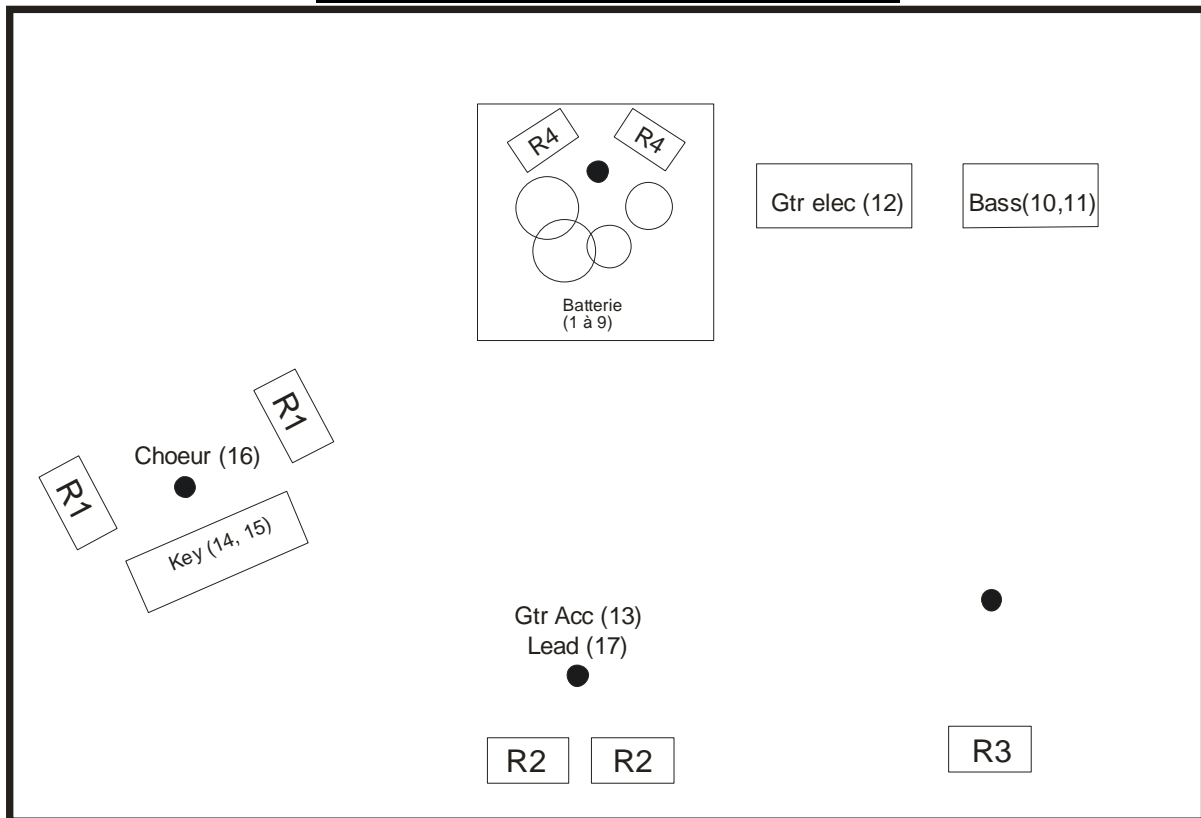

FICHE TECHNIQUE VALIER

| | Instrument | Micro | 48 V | Insert | Stand |
|----|--------------|------------|------|-----------|-------|
| 1 | Kick | Beta 52 | | Comp/gate | PP |
| 2 | Snare top | SM 57 | | Comp/gate | PP |
| 3 | Snare bottom | SM 57 | | | PP |
| 4 | Hit Hat | SM 81 | X | | PP |
| 5 | Tom 1 | SM57 / 904 | | Gate | |
| 6 | Tom 2 | SM57 / 904 | | Gate | |
| 7 | Floor tom | SM57 / 904 | | Gate | |
| 8 | OH L | C 414 | X | | GP |
| 9 | OH R | C 414 | X | | GP |
| 10 | Basse | DI | X | Comp | |
| 11 | Bass amp | M88 | | | PP |
| 12 | Gtr elec | SM57 | | | PP |
| 13 | Gtr Di | DI | X | | PP |
| 14 | Key L | DI | X | | |
| 15 | Key R | DI | X | | |
| 16 | Choeur percu | SM 58 | | Comp | GP |
| 17 | Voix lead | SM 58 | | Comp | GP |